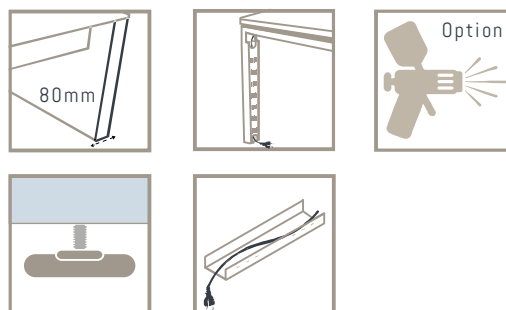

Reunión Líder

Lider Meeting / Réunion Lider

30mm de grosor de tapa postformada fabricada en MDF recubierta con chapa de madera sintética, en acabado mate y barniz. Multitud de colores de madera, formas y medidas, estilo ejecutivo, estilo reunión de plenos y grandes consejos de empresa. La línea Líder dispone de faldones hasta el suelo en todas sus mesas ejecutivas así como la nueva gama de mesas para plenos.

30mm thickness for a postformed MDF desktop covered with a synthetic wood veneer in matt or varnished finish.

Produced in a lot of wood colors, forms and measurements, executive style, plenary meeting style and large company works council style.

The Líder range provides modesty panels until the floor in all its executive desks and a new range of meeting tables for plenary meetings.

30mm d'épaisseur de plateau postformé fabriqué en MDF recouvert d'un bois de placage synthétique en finition mate ou vernie.

Nombreuses couleurs de bois, formes et mesures, style exécutif, style réunion plénière et grand conseil d'entreprise.

La ligne Líder dispose de voiles de fond jusqu'au sol pour tous ses bureaux exécutifs ainsi que d'une nouvelle gamme de tables pour réunions plénières.

Desarrollado por el equipo de I+D JGORBE
Developed by the JGORBE I + D team / Développé par l'équipe I + D de JGORBE