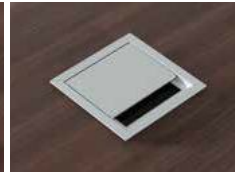

PAS100

Méridas en cm / Measurements in centimeters / Mesures en centimètres

H: 73cm